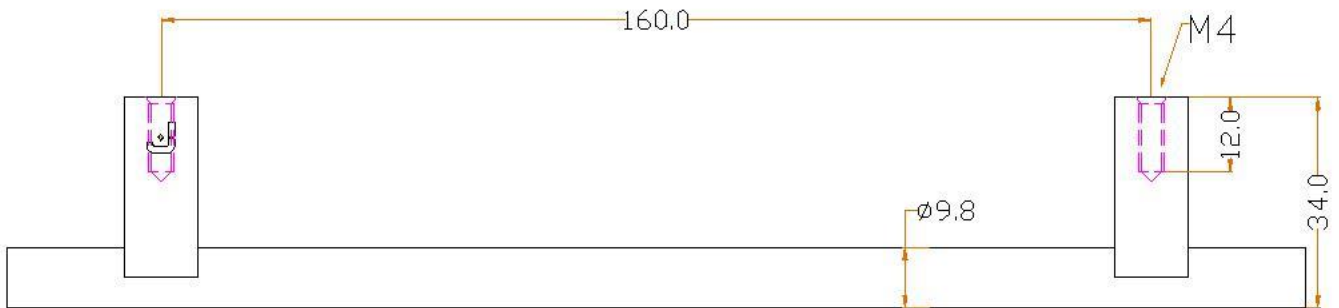

**J JOLIE**

**T | TWO TEASE**  
ARCHITECTURAL HARDWARE

info@twotease.com.au www.twotease.com.au

MATERIAL	FINISH	SCALE	DESCRIPTION
BRASS	GA ,AB OS ,BK	NTS	ROUND BAR CABINET HANDLE 160.0mm
PROJN.	UNIT	DATE	ITEM CODE
	MM	12.05.15	J-0205