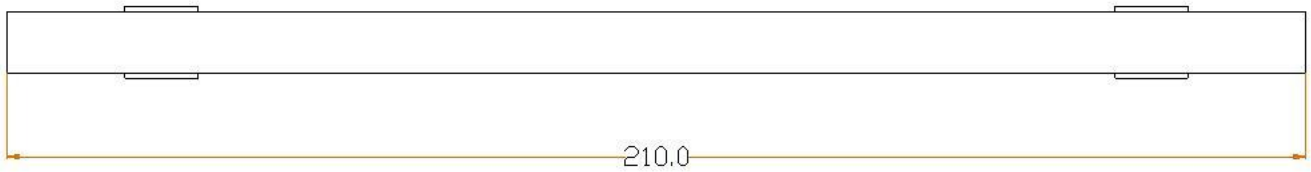

**J JOLIE**

**T | TWO TEASE**  
ARCHITECTURAL HARDWARE

info@twotease.com.au www.twotease.com.au

MATERIAL	FINISH	SCALE	DESCRIPTION
BRASS	GA ,AB OS ,BK	NTS	ROUND BAR CABINET HANDLE 160.0mm
PROJN.	UNIT	DATE	ITEM CODE
	MM	12.05.15	J-0205