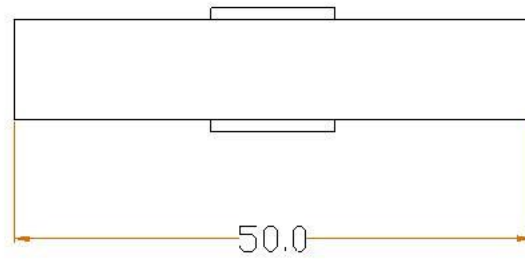

**J JOLIE**

**TWO TEASE**  
ARCHITECTURAL HARDWARE

info@twotease.com.au www.twotease.com.au

MATERIAL	FINISH	SCALE	DESCRIPTION
BRASS	GA ,AB OS ,BK	NTS	CABINET KNOB
PROJN.	UNIT	DATE	ITEM CODE
	MM	12.05.15	J-0200