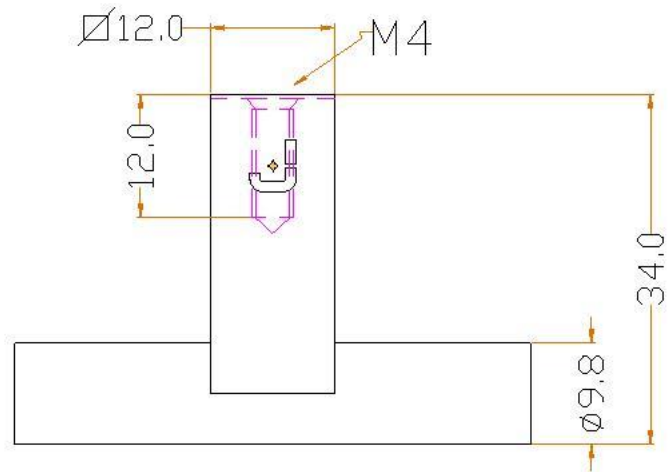

**J JOLIE**

**TWO TEASE**  
ARCHITECTURAL HARDWARE

info@twotease.com.au www.twotease.com.au

MATERIAL	FINISH	SCALE	DESCRIPTION
BRASS	GA ,AB OS ,BK	NTS	CABINET KNOB
PROJN.	UNIT	DATE	ITEM CODE
	MM	12.05.15	J-0200