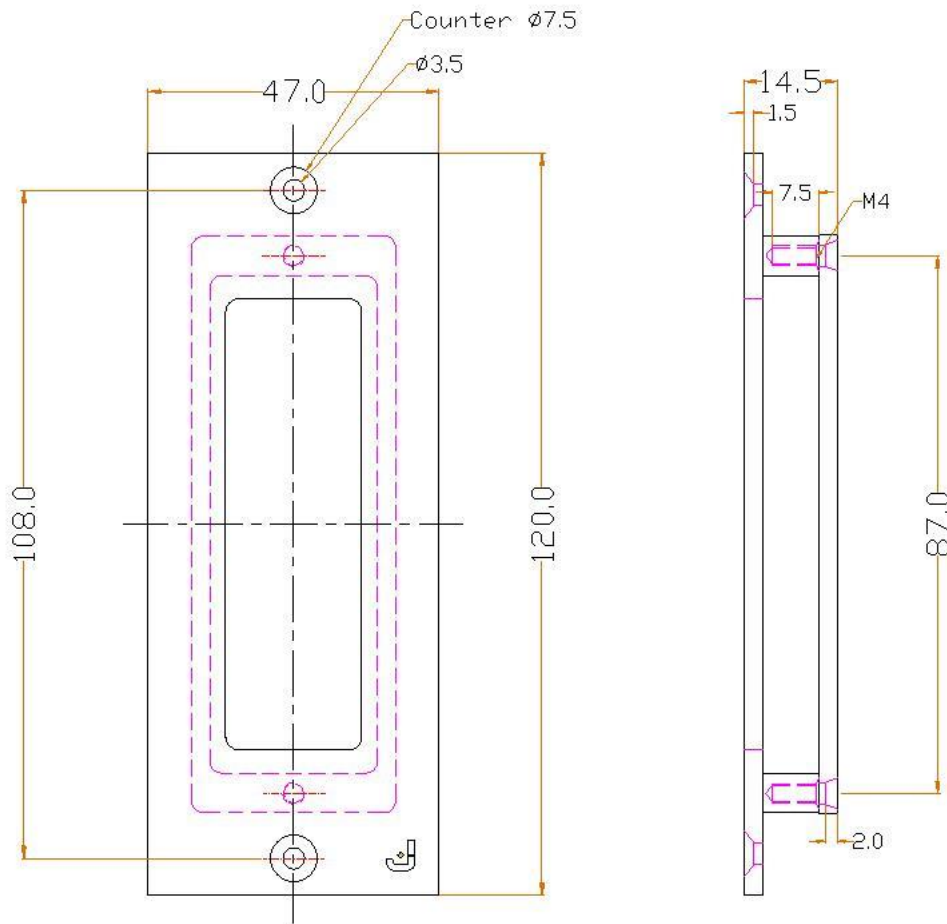

J JOLIE

TWO TEASE
ARCHITECTURAL HARDWARE

info@twotease.com.au www.twotease.com.au

MATERIAL	FINISH	SCALE	DESCRIPTION
BRASS	GA ,AB OS ,BK	NTS	SQUARE FLUSH PULL
PROJN.	UNIT	DATE	ITEM CODE
	MM	10.06.15	J-1001