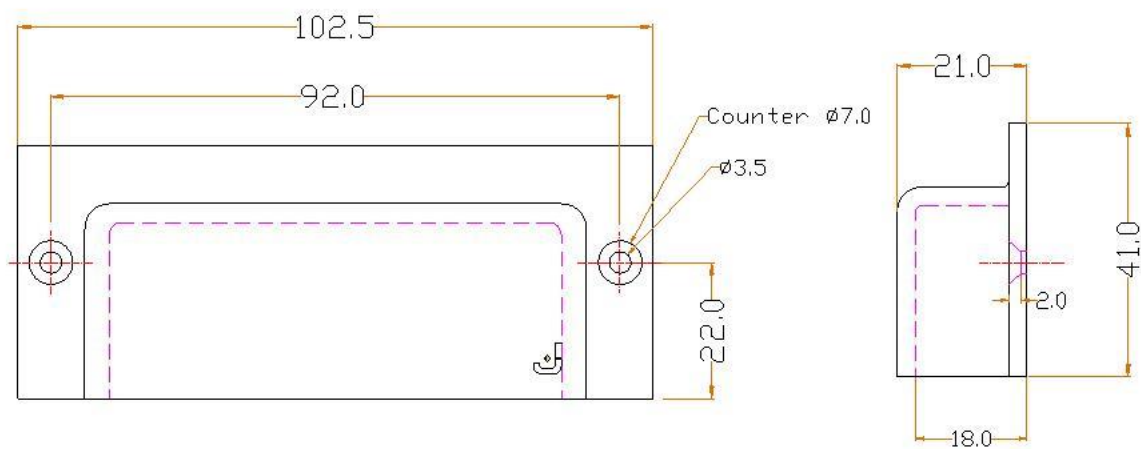

J JOLIE

T | TWO TEASE
ARCHITECTURAL HARDWARE

info@twotease.com.au www.twotease.com.au

MATERIAL	FINISH	SCALE	DESCRIPTION
BRASS	GA ,AB OS ,BK	NTS	RECTANGULAR HOODED DRAWER PULL
PROJN.	UNIT	DATE	ITEM CODE
	MM	05.06.15	J-1101