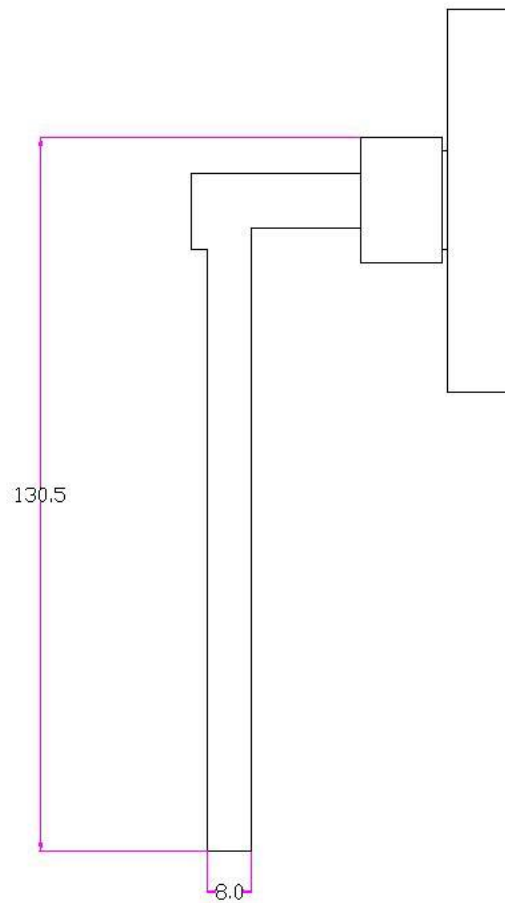

J JOLIE

TOP VIEW

FRONT VIEW

SIDE VIEW

T | TWO TEASE
ARCHITECTURAL HARDWARE

info@twotease.com.au www.twotease.com.au

MATERIAL	FINISH	SCALE	DESCRIPTION
BRASS	GA ,AB OS ,BK	NTS	ANVIL WINDOW HANDLE
PROJN.	UNIT	DATE	ITEM CODE
	MM	22.02.19	J-1890