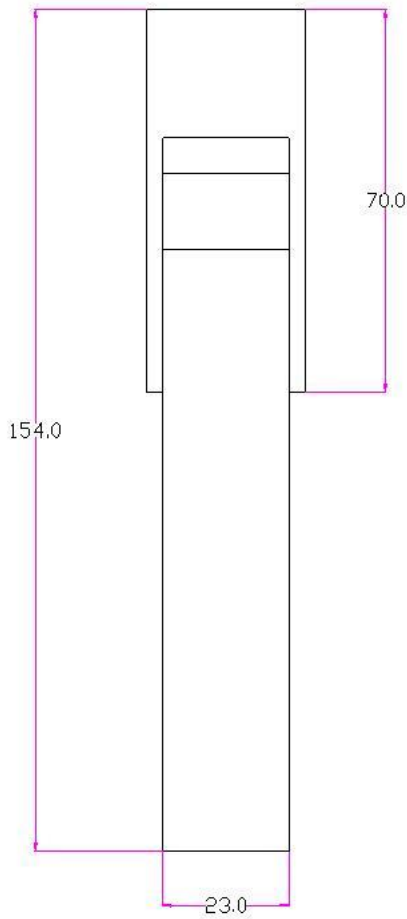

J JOLIE

TOP VIEW

FRONT VIEW

SIDE VIEW

T | TWO TEASE
ARCHITECTURAL HARDWARE

info@twotease.com.au www.twotease.com.au

MATERIAL	FINISH	SCALE	DESCRIPTION
BRASS	GA ,AB OS ,BK	NTS	ANVIL WINDOW HANDLE
PROJN.	UNIT	DATE	ITEM CODE
	MM	22.02.19	J-1890