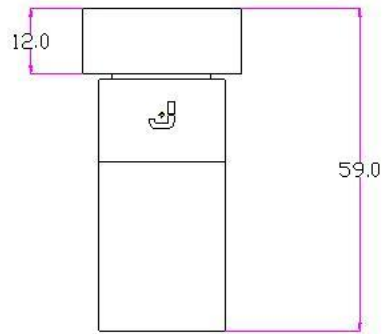

J JOLIE

TOP VIEW

FRONT VIEW

SIDE VIEW

T | TWO TEASE
ARCHITECTURAL HARDWARE

info@twotease.com.au www.twotease.com.au

MATERIAL	FINISH	SCALE	DESCRIPTION
BRASS	GA ,AB OS ,BK	NTS	ANVIL WINDOW HANDLE
PROJN.	UNIT	DATE	ITEM CODE
	MM	22.02.19	J-1890