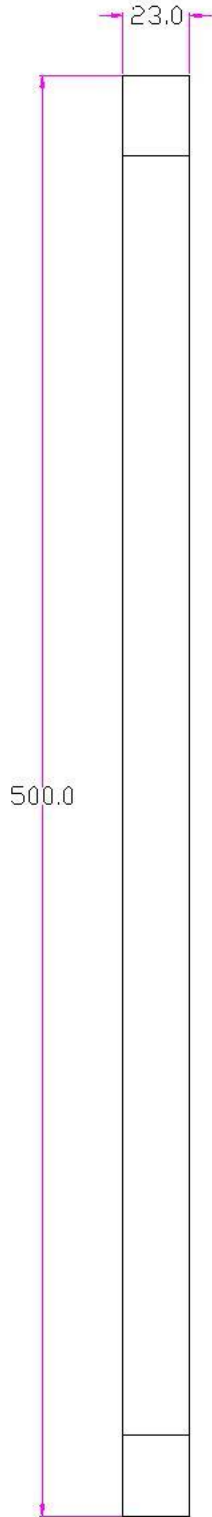

J JOLIE

FRONT VIEW

SIDE VIEW

T | TWO TEASE
ARCHITECTURAL HARDWARE

info@twotease.com.au www.twotease.com.au

MATERIAL	FINISH	SCALE	DESCRIPTION
BRASS	GA ,AB OS ,BK	NTS	ANVIL PULL HANDLE TOWEL ROD 480MM
PROJN.	UNIT	DATE	ITEM CODE
	MM	22.02.19	J-1812