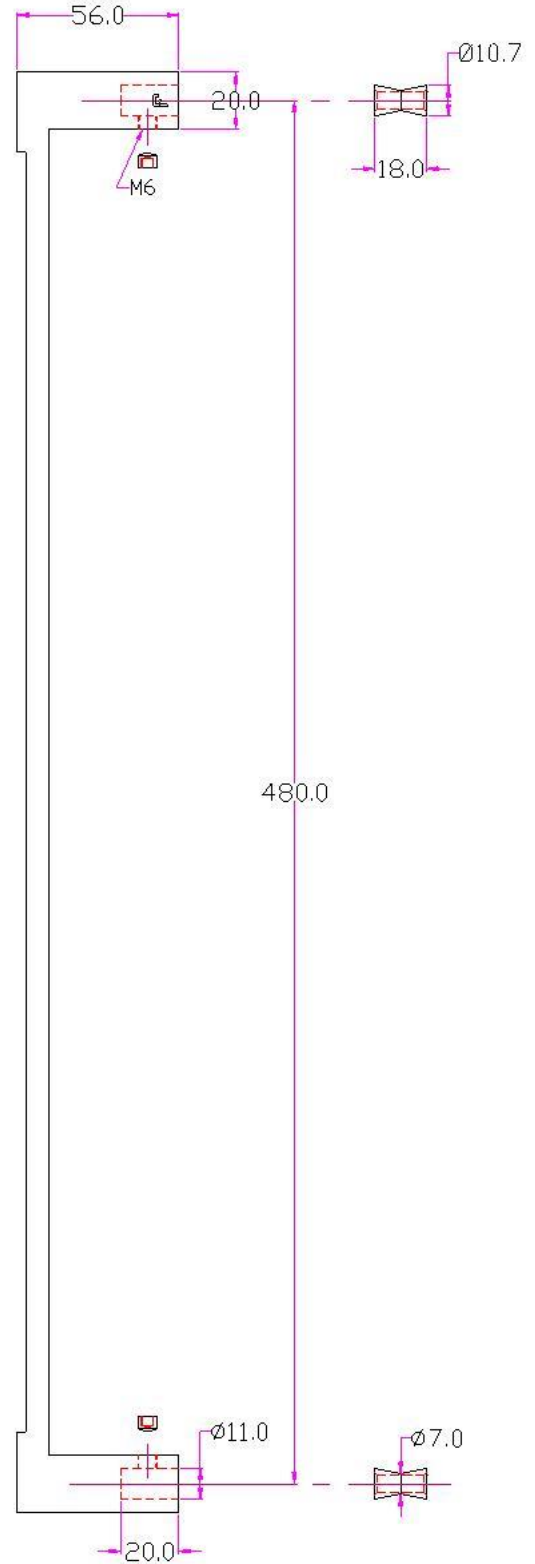

J JOLIE

FRONT VIEW

SIDE VIEW

T | TWO TEASE
ARCHITECTURAL HARDWARE

info@twotease.com.au www.twotease.com.au

MATERIAL	FINISH	SCALE	DESCRIPTION
BRASS	GA ,AB OS ,BK	NTS	ANVIL PULL HANDLE TOWEL ROD 480MM
PROJN.	UNIT	DATE	ITEM CODE
	MM	22.02.19	J-1812