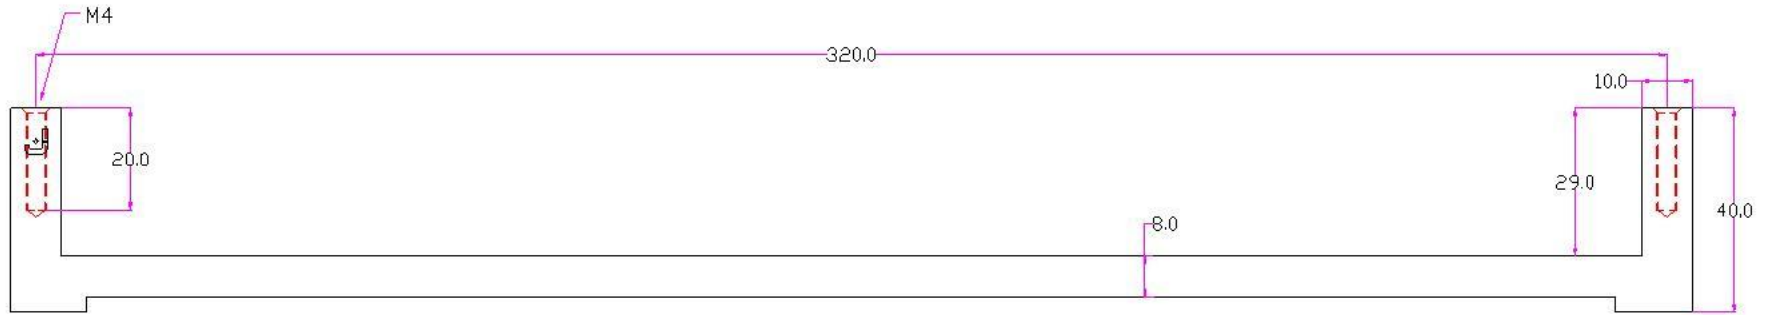

J JOLIE

TOP VIEW

FRONT VIEW

**T | TWO TEASE**  
ARCHITECTURAL HARDWARE

info@twotease.com.au www.twotease.com.au

MATERIAL	FINISH	SCALE	DESCRIPTION
BRASS	GA ,AB OS ,BK	NTS	ANVIL HANDLE CC 320MM
PROJN.	UNIT	DATE	ITEM CODE
	MM	22.02.19	J-1809