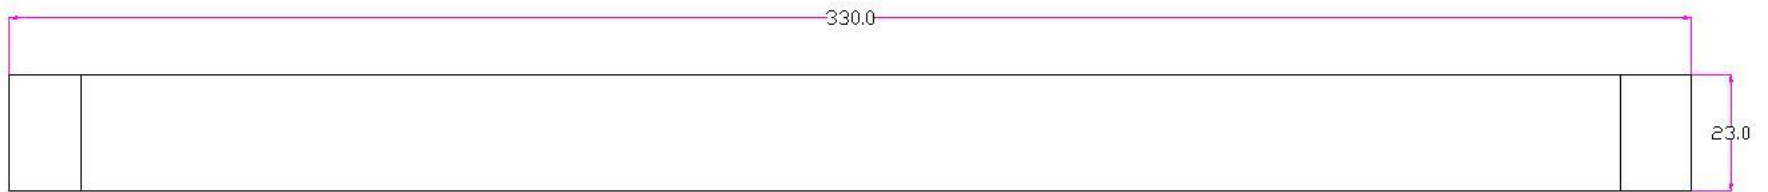

J JOLIE

TOP VIEW

FRONT VIEW

**T | TWO TEASE**  
ARCHITECTURAL HARDWARE

info@twotease.com.au www.twotease.com.au

MATERIAL	FINISH	SCALE	DESCRIPTION
BRASS	GA ,AB OS ,BK	NTS	ANVIL HANDLE CC 320MM
PROJN.	UNIT	DATE	ITEM CODE
	MM	22.02.19	J-1809