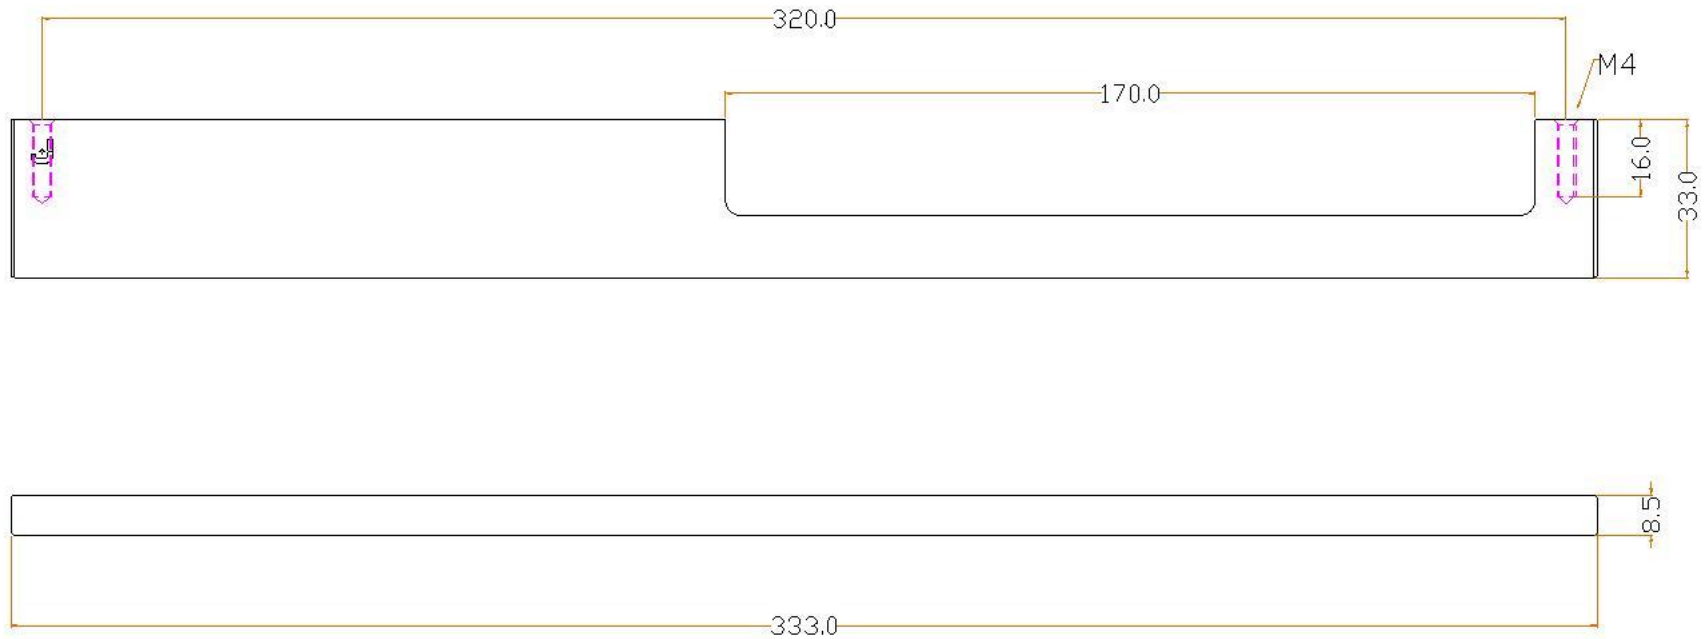

J JOLIE

T | TWO TEASE
ARCHITECTURAL HARDWARE

info@twotease.com.au www.twotease.com.au

| MATERIAL | FINISH | SCALE | DESCRIPTION |
|---|------------------|----------|----------------------------|
| BRASS | GA ,AB OS ,BK | NTS | CABINET KNOB A-SYMM 320 mm |
| PROJN. | UNIT | DATE | ITEM CODE |
|  | MM | 12.05.15 | J-0809 |