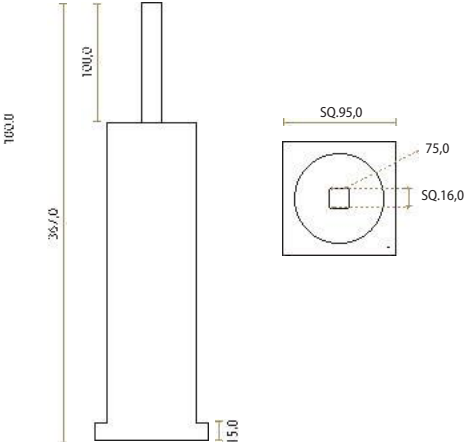

**TOILET BRUSH + BRACKET**

Jolie Design  
Aged Gold  
J-0350-GA

Jolie Design  
Old Silver  
J-0350-OS

Jolie Design  
Aged Bronze  
J-0350-AB

Jolie Design  
Aged Gold  
J-0351-GA

Jolie Design  
Old Silver  
J-0351-OS