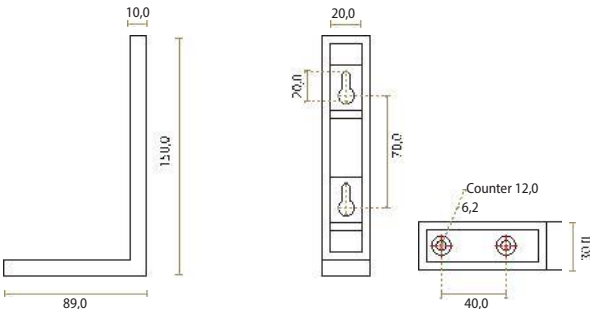

Jolie Design
Old Silver
J-0351-OS