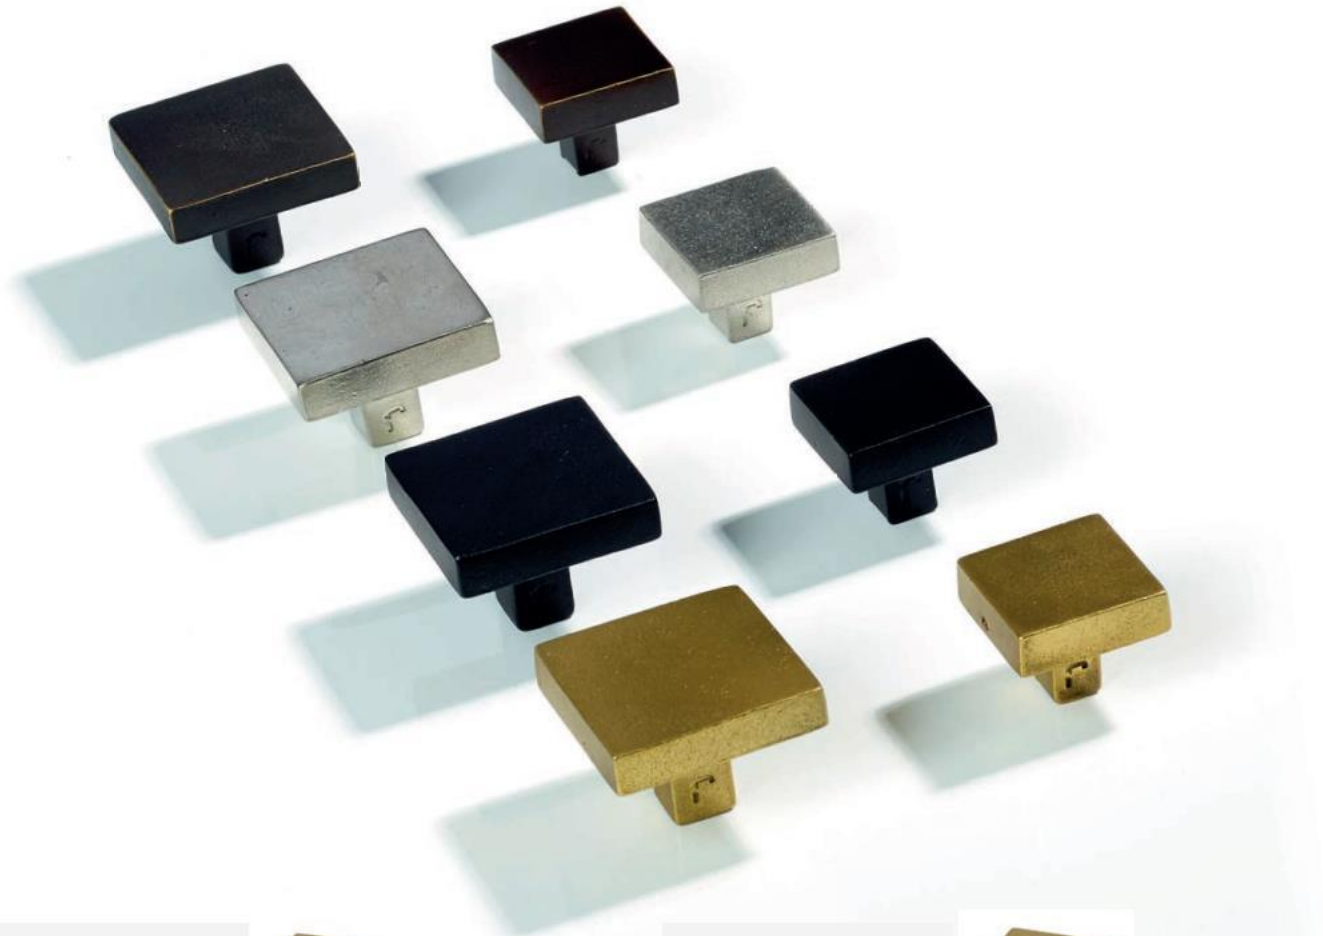

CABINET HANDLES & KNOBS

Carre | Jolie Design
Aged Gold
J-1703-GA
L 30 H 25 W 30 mm

Carre | Jolie Design
Aged Gold
J-1704-GA
L 40 H 30 W 40 mm

Carre | Jolie Design
Aged Bronze
J-1703-AB
L 30 H 25 W 30 mm

Carre | Jolie Design
Aged Bronze
J-1704-AB
L 40 H 30 W 40 mm

Carre | Jolie Design
Old Silver
J-1703-OS
L 30 H 25 W 30 mm

Carre | Jolie Design
Old Silver
J-1704-OS
L 40 H 30 W 40 mm

Carre | Jolie Design
Black
J-1703-BK
L 30 H 25 W 30 mm

Carre | Jolie Design
Black
J-1704-BK
L 40 H 30 W 40 mm